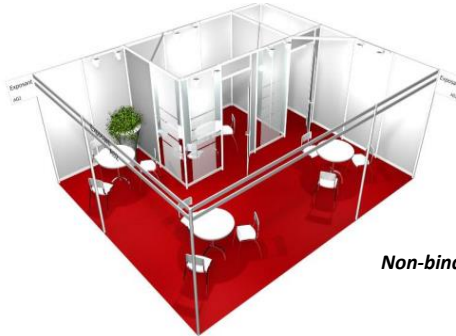

THE TURNKEY STAND

INDOOR → ATTENTION: minimum surface **12sq.m**

A formula ready to exhibit

Take advantage of a fully fitted stand and cut your pre-exhibition organization to a minimum. You can then concentrate on the essentials:

Non-binding Picture

Prices: €244,40 excl.VAT/sq.m (Until 30/09/2021)
€268,80 excl.VAT/sq.m (From 01/10/2021)

Included services:	12 to 24sq.m	>24sq.m
Carpet ⁽¹⁾	Choice of 3 colours: red, green, grey	
Melamine partition panels	Height 2.40m – white	
Frame	White aluminium	
Storage	2sq.m with 3 shelves and 1 hook	
Sign	Stand sign first side with name and stand number	
Spotlights	100w (1 light per 3sq.m)	
Electricity box⁽²⁾	3kw	6kw
Partially glass office	No	6sq.m
Parking card	1	2
Furniture allowance⁽³⁾	€350 Excl.VAT	€550 Excl.VAT
Coffee machine	150 servings	300 servings
Refrigerator⁽⁴⁾	140 l	
Final cleaning before opening	Included	

⁽¹⁾ By default, carpet colour will be grey- ⁽²⁾ located in the stand storage area - ⁽³⁾ Furniture to be chosen in your online exhibitor area – ⁽⁴⁾ Supplied without beverages

A SITEVI Fitted Stand advisor will contact you by email for your approval about your choice of colour scheme, the positioning of your storage and sign, your choice of furniture, and the various services included with your stand.